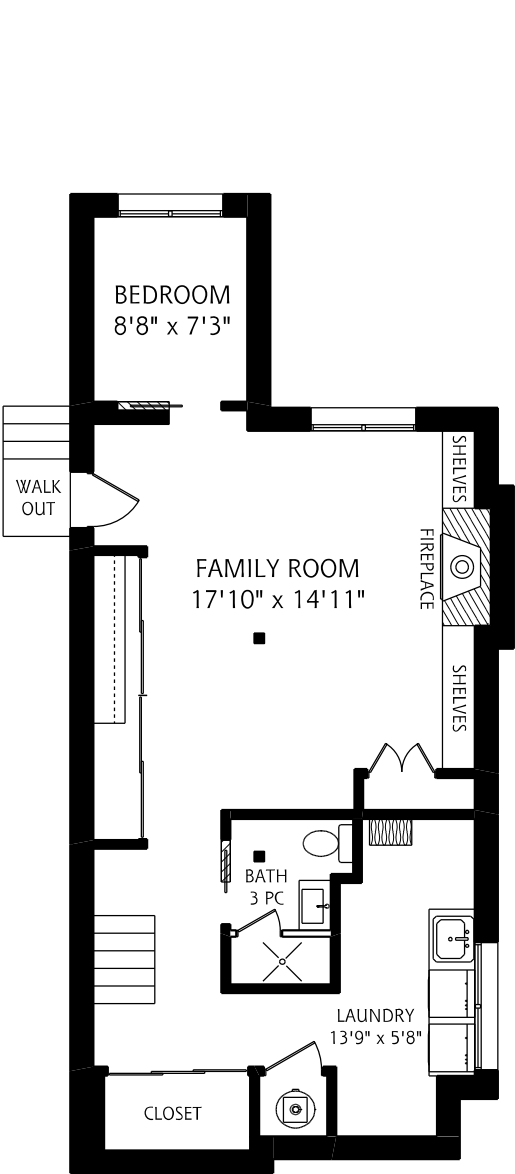

46 PARKHURST BOULEVARD

LOWER LEVEL
825 SQUARE FEET

MAIN FLOOR
905 SQUARE FEET

SECOND FLOOR
950 SQUARE FEET

ALL MEASUREMENTS SHOULD BE CONSIDERED APPROXIMATE