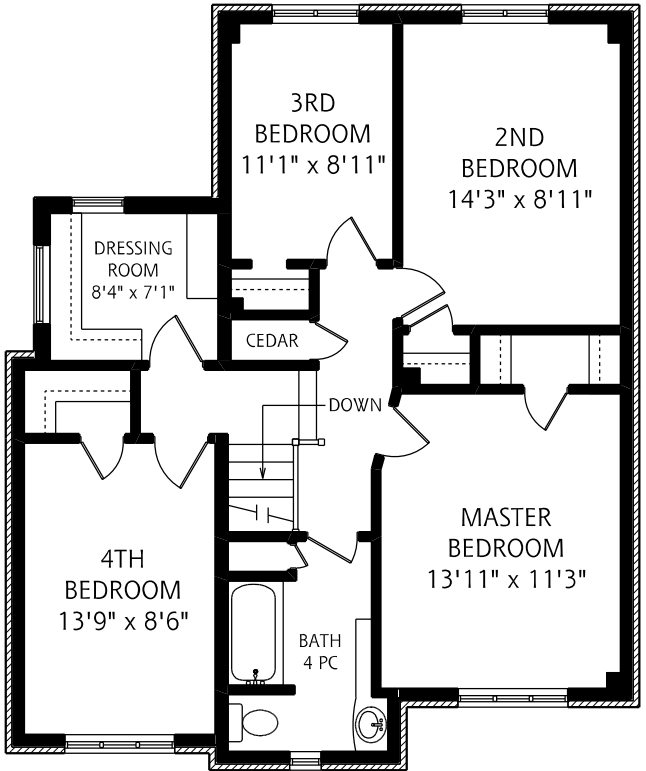

46 PARKHURST BOULEVARD

LOWER LEVEL
825 SQUARE FEET

MAIN FLOOR
905 SQUARE FEET

SECOND FLOOR
950 SQUARE FEET

ALL MEASUREMENTS SHOULD BE CONSIDERED APPROXIMATE