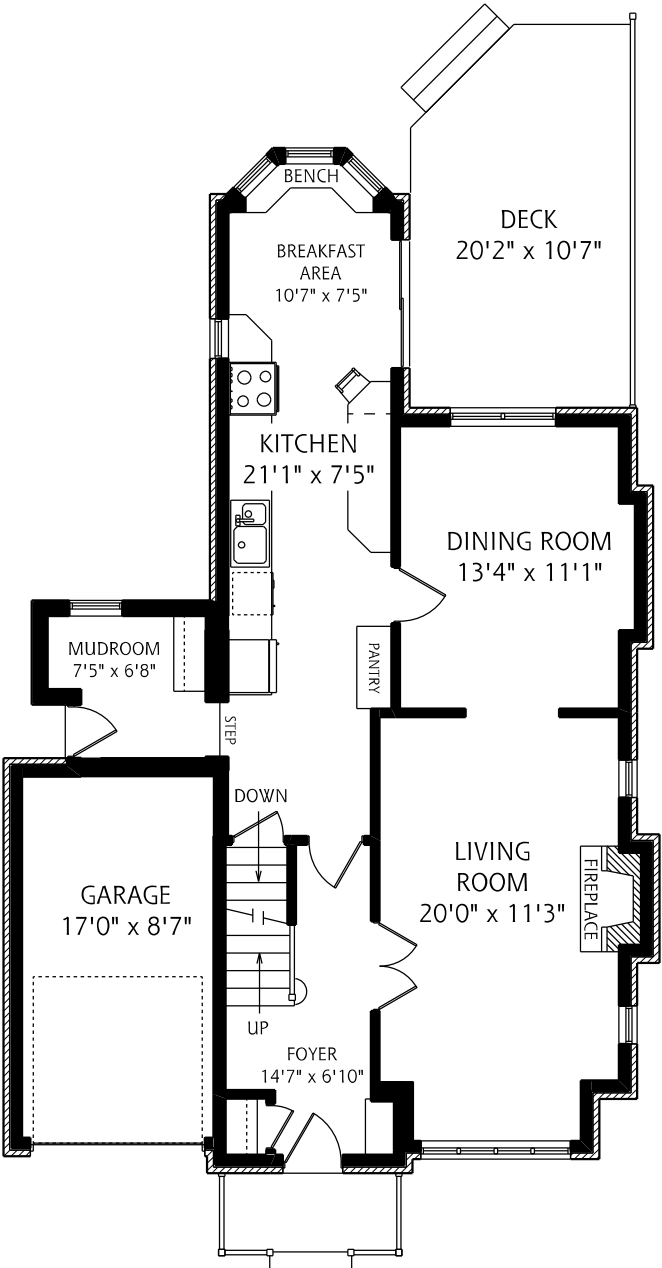

46 PARKHURST BOULEVARD

LOWER LEVEL
825 SQUARE FEET

MAIN FLOOR
905 SQUARE FEET

SECOND FLOOR
950 SQUARE FEET

ALL MEASUREMENTS SHOULD BE CONSIDERED APPROXIMATE